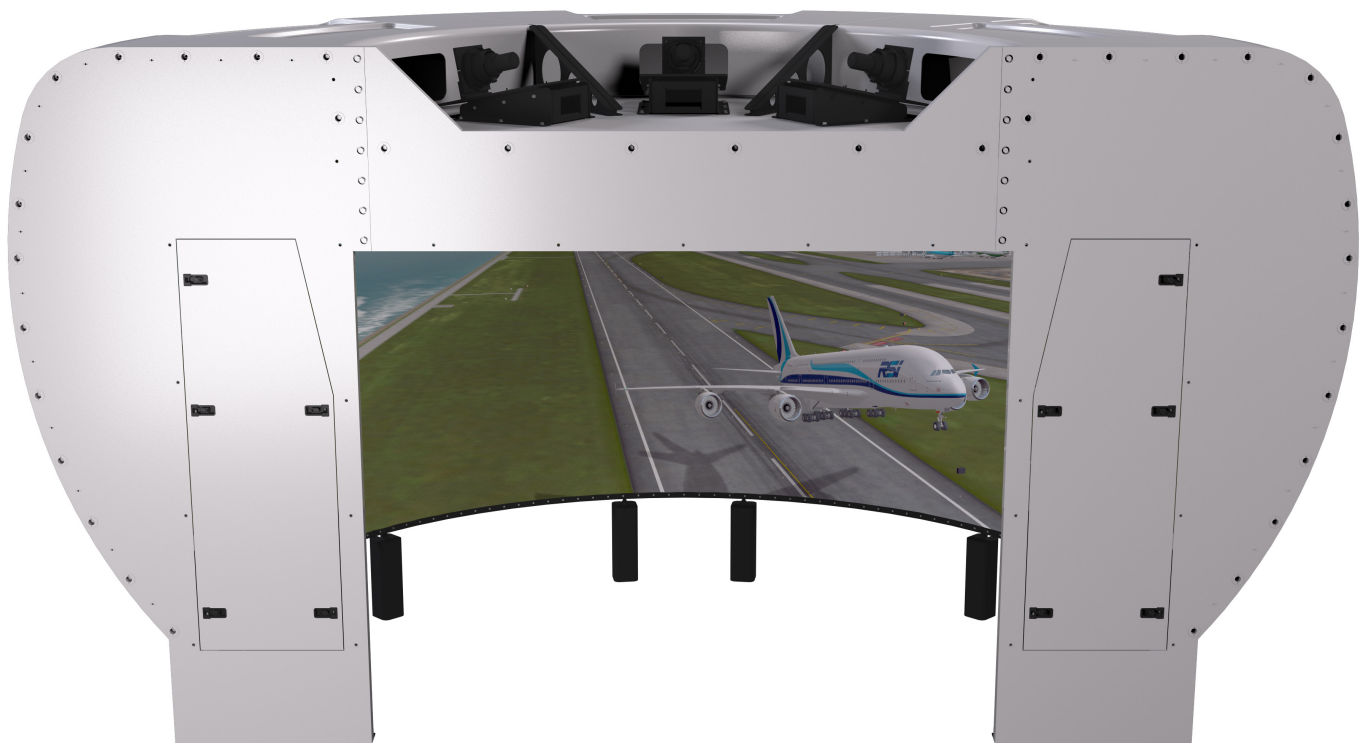

epic-View

Visual Display Systems

The epic-view series of visual display systems from RSi offers a complete visual display system incorporating the latest in modern technology applied to level D visual systems for pilot training. Building on its heritage of introducing cutting edge technology to the level D market, RSi presents the epic view line of visual display systems featuring a collimated display, image generator and projection system as well as worldwide database and specific airport models.

epic Technology

- Up to 8.8^{mp} per channel
- LED & laser illumination
- 9^{ft}, 10^{ft} & 11^{ft} display radius
- FOV from 180 x 40 to 220 x 60
- Rear and front projection options
- Includes LED sphere projector for system alignment
- Built-in alignment and edge blending

epic-View D-88

Laser LCoS
 220°H 45°V
 8.8^{mp} (per channel)
 Rear or Front Projection

epic-View D Series

- For level D systems
- epic D-series visual with collimated display
- COTS components readily available globally
- Meets all level D Specifications
- Support for Visual QTG
- Already certified worldwide
- Integrated with all known OEMs
- Market leading price performance

epic-View F Series

- For FTD systems
- epic F-series visual with collimated display
- COTS components readily available globally
- 9^{ft}, 10^{ft} & 11^{ft} radius collimated displays
- Common software core with D-series
- Common airport models with D-series
- Worldwide satellite imagery coverage
- Optimal price performance for FTD systems